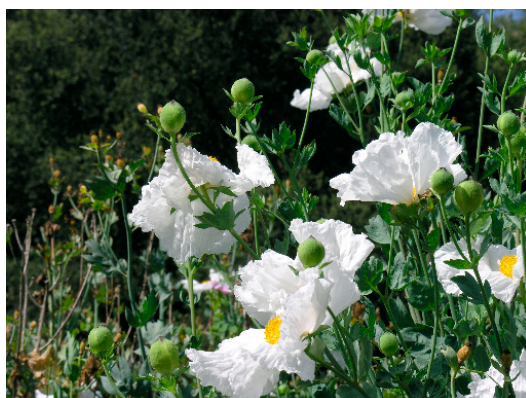

# *Romneya coulteri* & Cultivar 'White Cloud' Matilija Poppy, *Romneya* 'White Cloud'

PERENNIAL - evergreen.  
3 - 6' high, 8'+ spread. Clumping.  
Glaucous gray-green leaves.  
Long stems from root base.  
Large fragrant white flowers with  
orange centers - May to July.

Native habitat: coastal sage scrub,  
chaparral - dry washes and  
canyons below 4000' - San  
Diego County to Santa Ana  
Mountains.

Full sun to part shade.

Frost resistant.

Needs no summer water, but  
blooms longer with occasional  
deep irrigation.

Use as a hedge or a slope stabilizer with  
mass plantings.

Can spread extensively if it is happy.

Cut back to 4" above the ground when  
dormant (October).

*Romneya* 'White Cloud' is more compact  
(4 to 5' high, 5' wide) with extra large  
flowers.