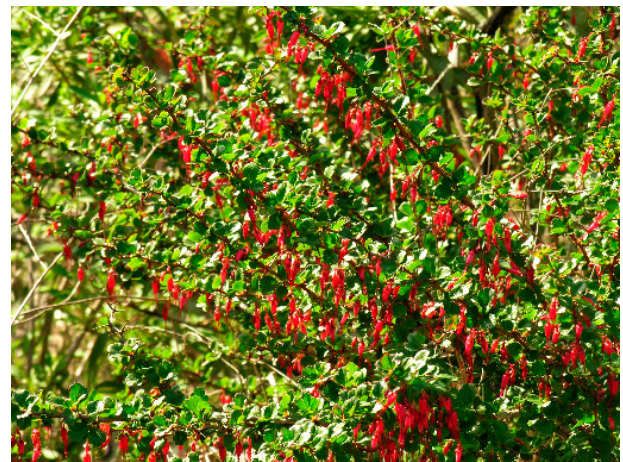

Ribes speciosum
Fuchsia Flowering Gooseberry

SHRUB - drought deciduous.
4 - 10' high, 7' spread.
Arching branches.
Rich, glossy, dark green leaves
shield spines and bristles.
Deep red flowers on underside
of branches in spring.

Native habitat: coastal sage
scrub, chaparral - shaded
canyons below 1500' -
Baja California to central
California.

Part shade to full shade.
Frost resistant.
Will tolerate heavy soils with
good drainage.
Needs some summer water
(1 - 2 x /month) once
established.

Spectacular.
Good barrier and understory plant.
Free from insect pests and diseases.
Attracts hummingbirds.