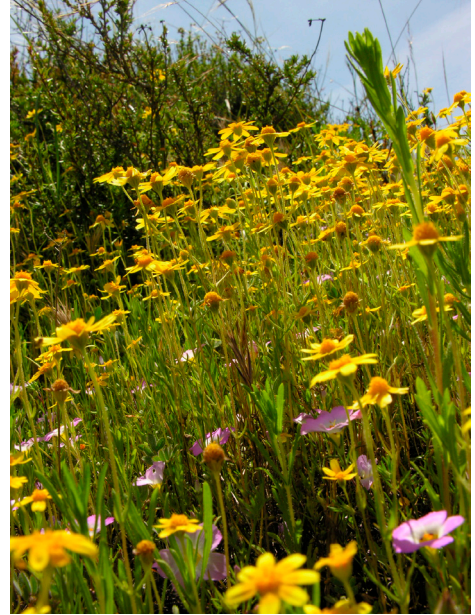

Lasthenia californica

Goldfields

Photographs by Margaret L. Fillius

ANNUAL

To 10" high: can spread along the ground from main stem.
Flowers bright yellow - February to June.

Native habitat: many habitats below 5000' - throughout California to southwest Oregon, Arizona and Mexico.

Full sun.

Watering will produce more abundant and longer flowering.

Good groundcover, or a low plant in a mixed border.